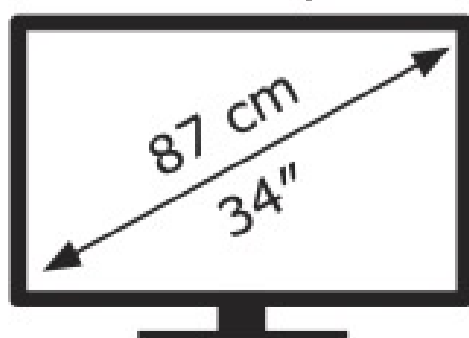

ENERG

LG Electronics

34WN80C

40 kWh/1000h

ABCDEF **G**

57 kWh/1000h

3440 px

1440 px